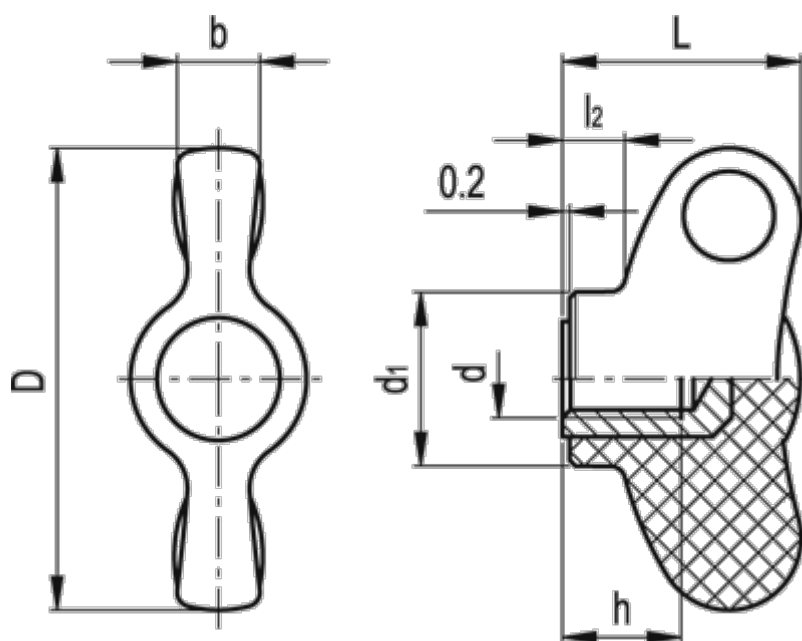

Article number: 2302008601  
Description: E+G Wing nut  
CWN.32 B-M5

## Measures

b	= 6.0
D	= 32
d1	= 12.0
d 6H	= M5
h	= 6
L	= 16.5
l2	= 3.5
Weight (g)	= 7